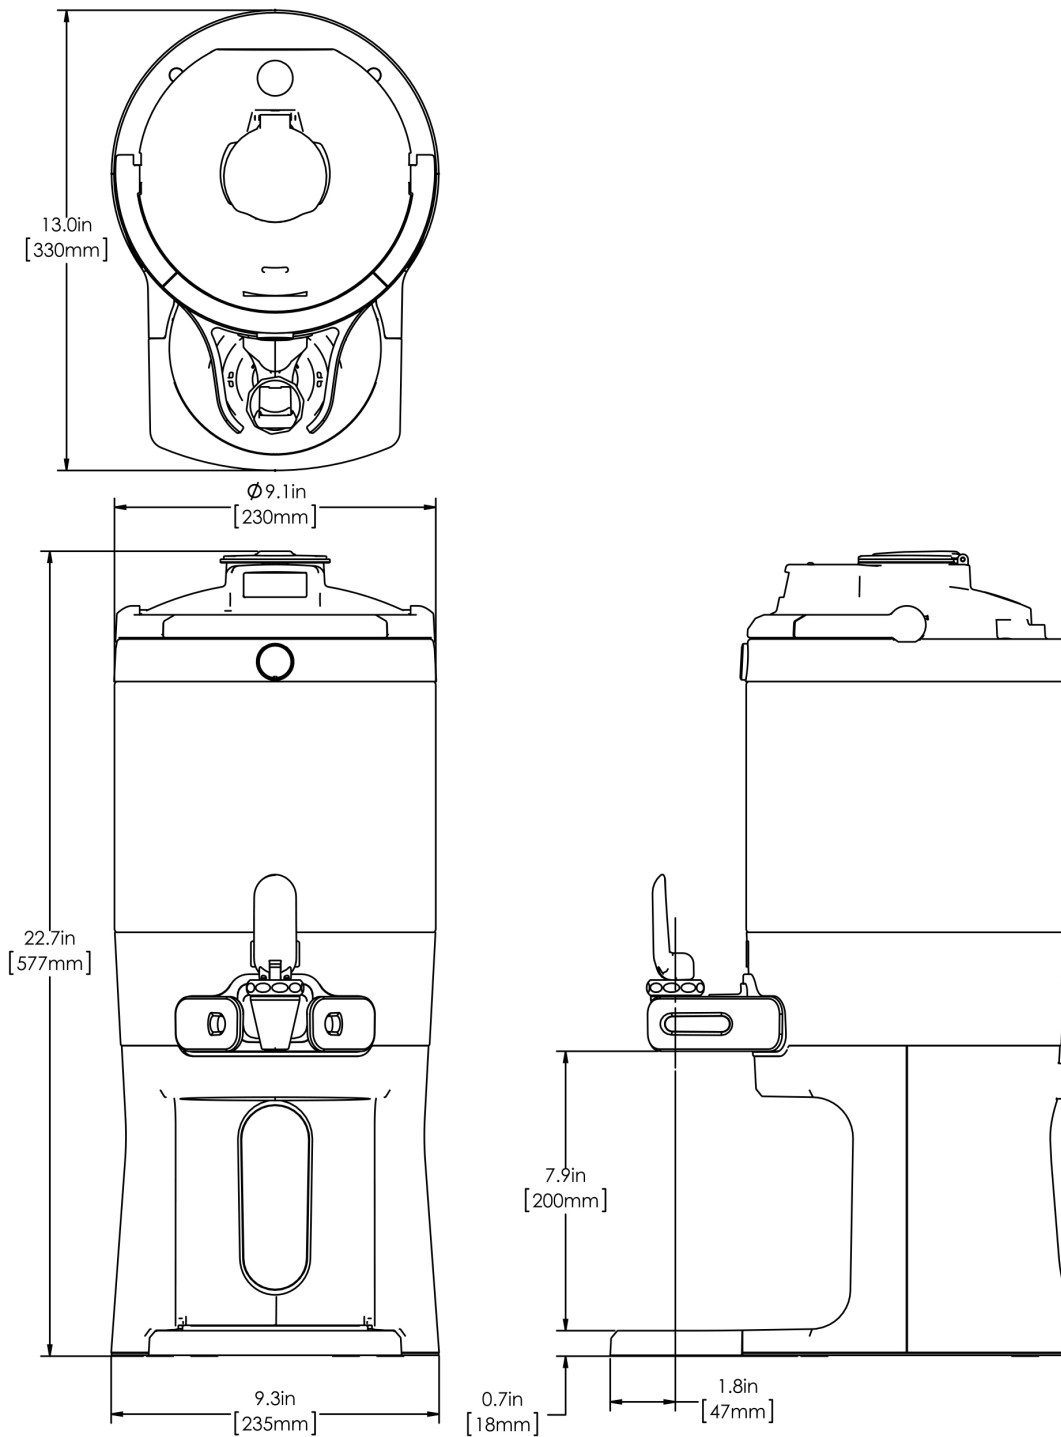

1.5Gal(5.7L) TF Srvr w/Base, DSG GEN3

Height: 22.7" Width: 9.3" Depth: 13.0"
(57.7cm) (23.6cm) (33.0cm)

- Digital sight gauge operates on four easily replaceable AAA batteries with an average 1-year lifespan: display shows low battery symbol when replacement is needed
- Unique lid design allows the display to be forward or rear facing
- Volume indicator displays how much coffee is left inside the server
- Four-hour digital count-up timer
- Vacuum insulated to keep coffee hot for hours
- Brew-through design with flip lid cover
- Soft-grip bail handle for easy transportation
- Self-locking stand allows for multiple brewing and serving options
- Large cup clearance allows for dispensing into cups, decanters and thermal carafes
- Sturdy aluminum faucet guard keeps faucet area clean and protected
- Drip tray is easily removed for cleaning or to provide extra clearance for dispensing into pitchers
- Fast flow faucet
- Ideal for use with Twin or Single Infusion Series Brewers

Agency:

Specifications

Product #: 42750.0200

Lid Color: Black

Handle: Bail Handle

Liner: Stainless Steel

Dispense: Lever Action

Additional Features

Holding Capacity

English	Metric
192 oz.	5.7 L

 **WARNING:**

BUNN® reserves the right to change specifications and product design without notice. Such revisions do not entitle the buyer to corresponding changes, improvements, additions or replacements for previously purchased equipment. For most current specifications and other info visit bunn.com.

Last Updated:
11/01/2021

	Unit			Shipping				
	Height	Width	Depth	Height	Width	Depth	Weight	Volume
English	22.7 in.	9.3 in.	13.0 in.	15.3 in.	11.9 in.	25.2 in.	14.600 lbs	2.654 ft ³
Metric	57.7 cm	23.6 cm	33.0 cm	38.7 cm	30.3 cm	64.0 cm	6.623 kgs	0.075 m ³