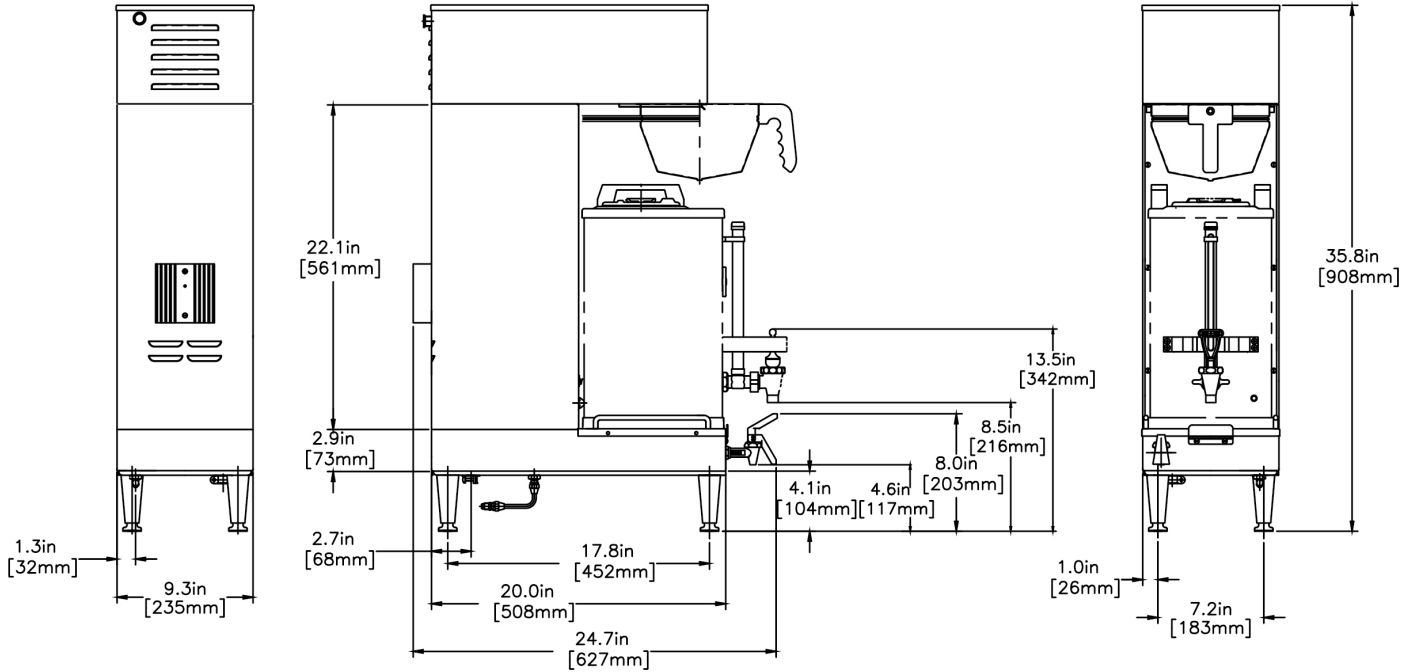

Last Updated:
06/28/2021

Unit				Shipping				
	Height	Width	Depth	Height	Width	Depth	Weight	Volume
English	35.8 in.	9.3 in.	24.7 in.	39.8 in.	12.8 in.	27.1 in.	59.000 lbs	7.995 ft ³
Metric	90.9 cm	23.6 cm	62.7 cm	101.0 cm	32.5 cm	68.9 cm	26.762 kgs	0.226 m ³