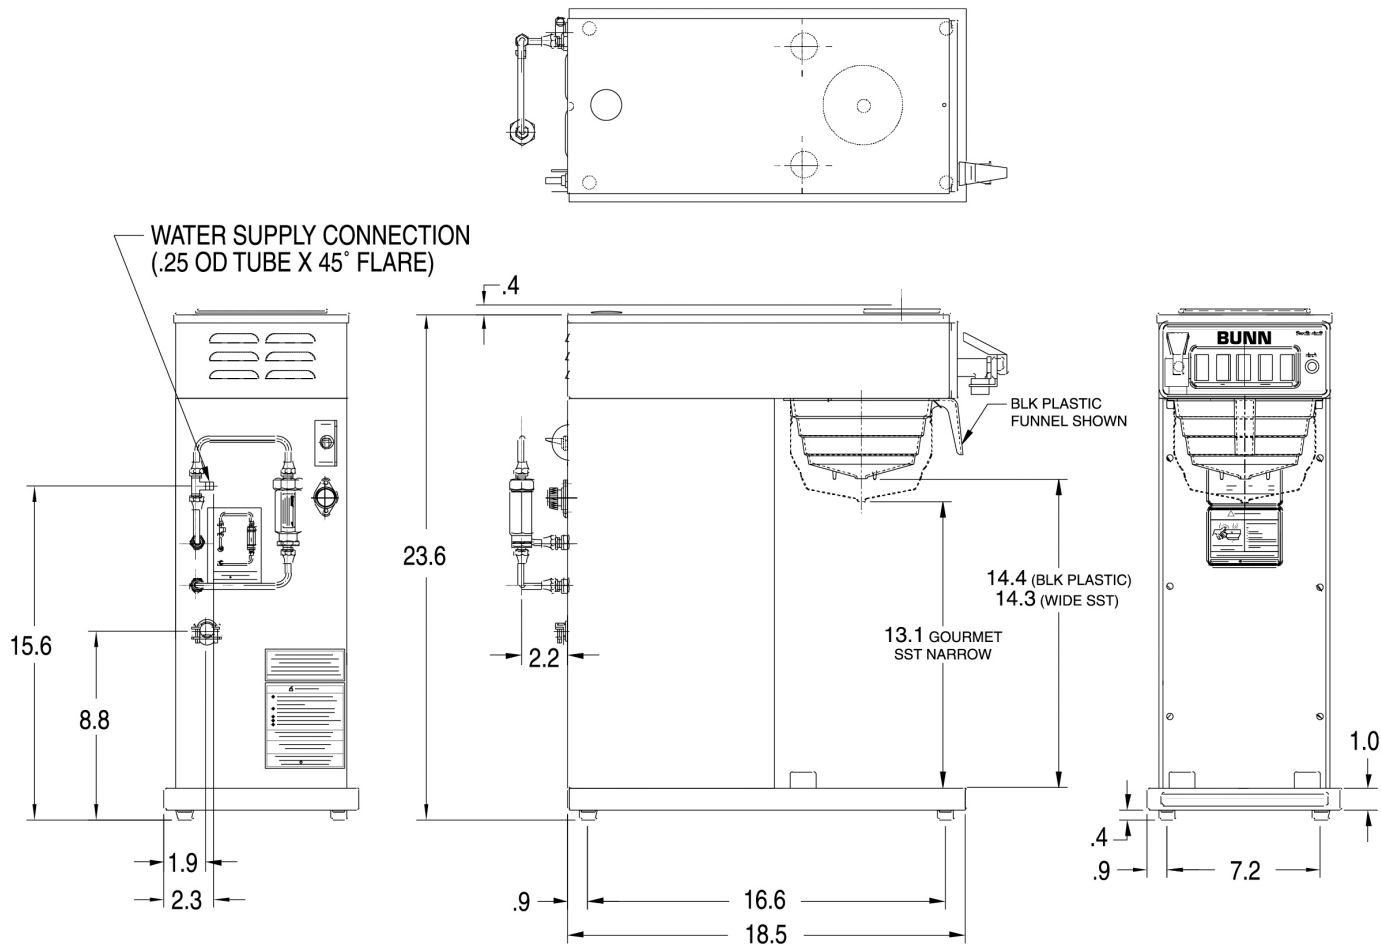

Last Updated:
11/05/2021

	Unit			Shipping				
	Height	Width	Depth	Height	Width	Depth	Weight	Volume
English	23.6 in.	9.0 in.	22.5 in.	29.0 in.	11.9 in.	25.8 in.	35.200 lbs	5.145 ft ³
Metric	59.9 cm	22.9 cm	57.2 cm	73.7 cm	30.2 cm	65.6 cm	15.967 kgs	0.146 m ³