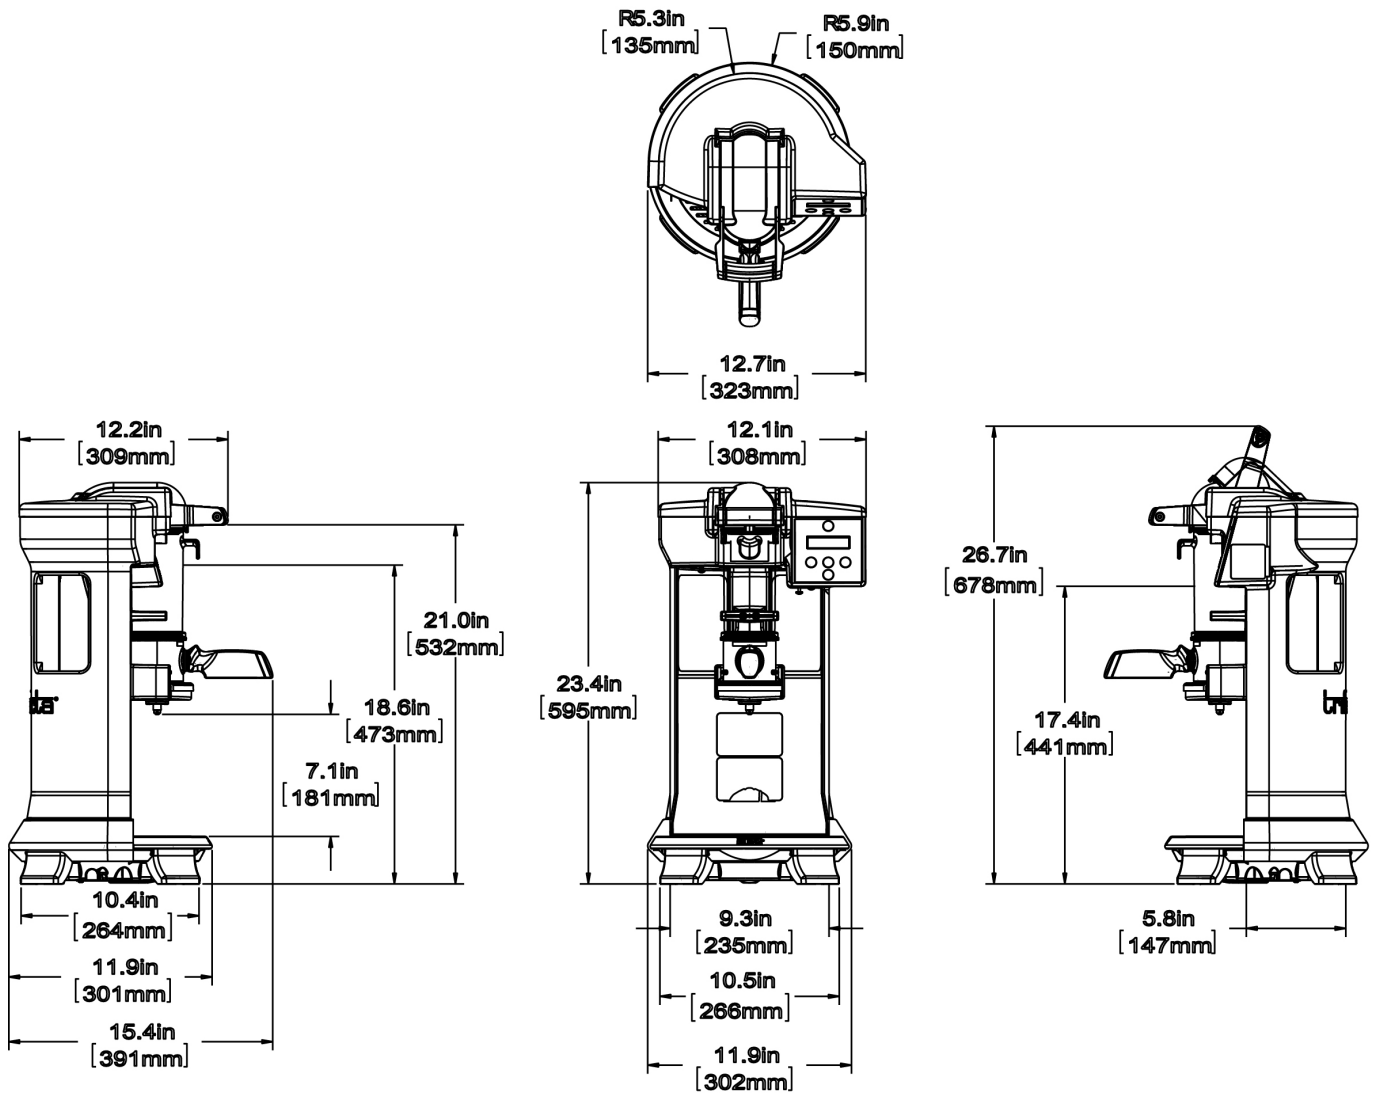

trifecta® (silver)

Height: 23.4" Width: 12.7" Depth: 15.4"
(59.4cm) (32.3cm) (39.1cm)

- Ideal for the Specialty Retail/Bar environment
- Uses an Air Infusion™ single cup process that heightens the quality of fine coffees and teas
- Saturation of coffee grounds can be controlled to get the percentage of water and pause appropriate for that coffee
- Controlled air is injected into the brew chamber to agitate the coffee at just the right time resulting in uniform extraction and a complex beverage sure to please any coffee lover
- Air presses the beverage through a metal screen that filters out coffee grounds while preserving coffee oils and aromatics for a deep-bodied, unique coffee experience

Agency:

Specifications

Product #: 41200.0000

Water Access: Plumbed

Finish: Silver

Additional Features

Electrical & Capacity

Volts*	Amps	Watts	Cord Attached	Plug Type	8oz cups/hr 236ml cups/hr	Input H ² O Temp.	Phase	# Wires plus Ground	Hertz
120	11.45	1375	Yes	NEMA 5-15P	-	60°F (15.5°C)	1	2	60

Plumbing Requirements

PSI	kPa	Fitting Supplied	Water Flow Required (GPM)
20-90	138-621	1/4" Male Flare Fitting	-

CAD Drawings

2D	Revit	KLC
●		

WARNING:

BUNN® reserves the right to change specifications and product design without notice. Such revisions do not entitle the buyer to corresponding changes, improvements, additions or replacements for previously purchased equipment. For most current specifications and other info visit bunn.com.

Last Updated:
09/21/2021

	Unit			Shipping				
	Height	Width	Depth	Height	Width	Depth	Weight	Volume
English	23.4 in.	12.7 in.	15.4 in.	26.6 in.	16.9 in.	16.9 in.	42.350 lbs	4.388 ft ³
Metric	59.4 cm	32.3 cm	39.1 cm	67.6 cm	42.9 cm	42.9 cm	19.210 kgs	0.124 m ³